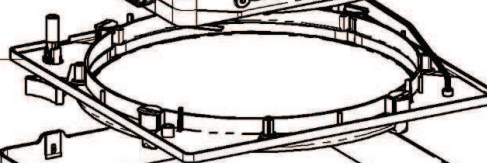

RAIN SHIELD ASSEMBLY

0402407

VENT FRAME ASSEMBLY

See Page 4 for detailed parts breakdown

CONTROL PLATE ASSEMBLY

See Page 3 for detailed parts breakdown

ROOF FLANGE ASSEMBLY

0402408
 0402409

GARNISH RING INTERIOR

White: 0402410
 0402412
 0402414

HANDHELD REMOTE

Intake/Exhaust: 0402401

HARDWARE KIT

0402435 . NOT SHOWN

CONTROL PLATE ASSEMBLY

CODE	USED ON MODELS	PART NUMBER	DESCRIPTION	NO. REQ.
1	All		Control Plate	1
2	All	0402428	Printed Circuit Board	1
3	5100KI, 6200KI		Keypad	1
	7000KI, 7500KI		Keypad	1
4	All		Thermistor	1
5M	5100KI, 6200KI	0402426	Locking Knob Shaft	1
6M	5100KI, 6200KI	0402403	Locking Knob	1
6A	7000KI, 7500KI	0402402	Knob, 3 Wing	1
7M	5100KI, 6200KI	0402427	Locking Knob Screw	1
7A	7000KI, 7500KI	0402419	Knob Screw, 3 Wing	1
8	All	0402402	Finger, Screen	4
9	All	0402406	Round Interior Screen	1