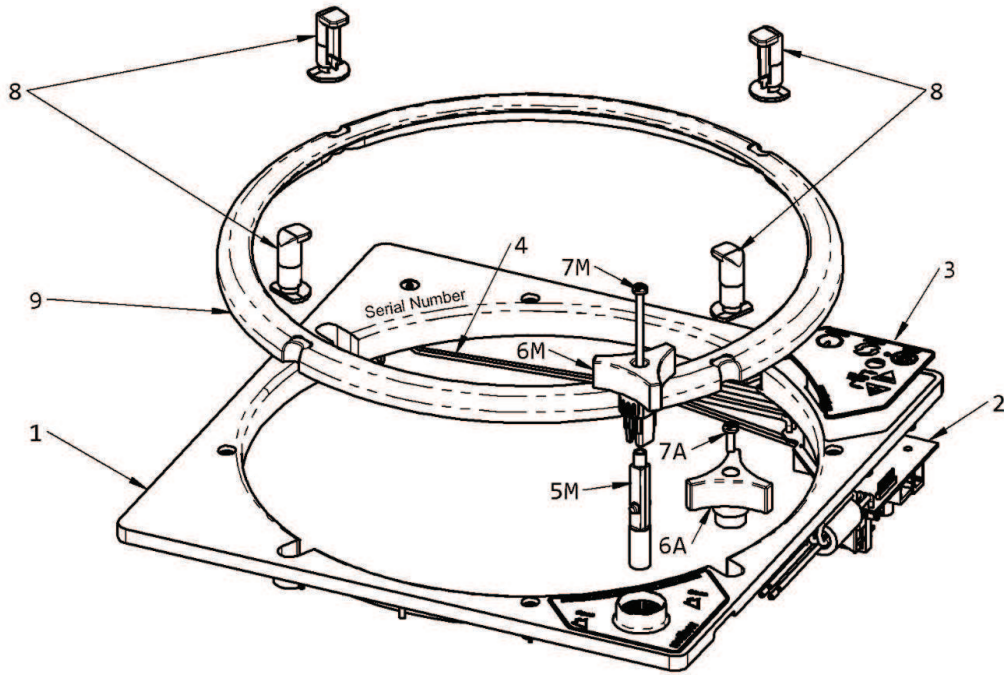

GARNISH RING INTERIOR

White: 0402410
 0402412
 0402414

HANDHELD REMOTE

Intake/Exhaust: 0402401

HARDWARE KIT

0402435 . NOT SHOWN

CONTROL PLATE ASSEMBLY

CODE	USED ON MODELS	PART NUMBER	DESCRIPTION	NO. REQ.
1	All		Control Plate	1
2	All	0402428	Printed Circuit Board	1
3	5100KI, 6200KI		Keypad	1
	7000KI, 7500KI		Keypad	1
4	All		Thermistor	1
5M	5100KI, 6200KI	0402426	Locking Knob Shaft	1
6M	5100KI, 6200KI	0402403	Locking Knob	1
6A	7000KI, 7500KI	0402402	Knob, 3 Wing	1
7M	5100KI, 6200KI	0402427	Locking Knob Screw	1
7A	7000KI, 7500KI	0402419	Knob Screw, 3 Wing	1
8	All	0402402	Finger, Screen	4
9	All	0402406	Round Interior Screen	1

NOTE: M = Manual Opening Models | A = Automatic (Remote) Opening Models

VENT FRAME ASSEMBLY DETAIL

CODE	USED ON MODELS	PART NUMBER	DESCRIPTION	NO. REQ.
10	All	0402418	Fan Blade	1
11	All		Vent Frame*	1
12	7000KI40B,7500KI40TB	0402416	Rubber Seal	1
	All**		Rubber Seal	1
13	All**		Rubber Seal	2
14	All	0402424	Bushing	3
15	All	0402414	Lifter Arm	1
16	All	0402425	Fan Motor	1
17	All		Lid Spring	1
18M	5100KI, 6200KI	0402423	Operator Mechanism, Manual Lift	1
18A	7000KI, 7500KI	0402422	Operator Mechanism, Automatic	1
19A	7000KI, 7500KI	0402421	Lift Motor Coupler	1
20	7000KI, 7500KI	0402420	Lift Motor	1