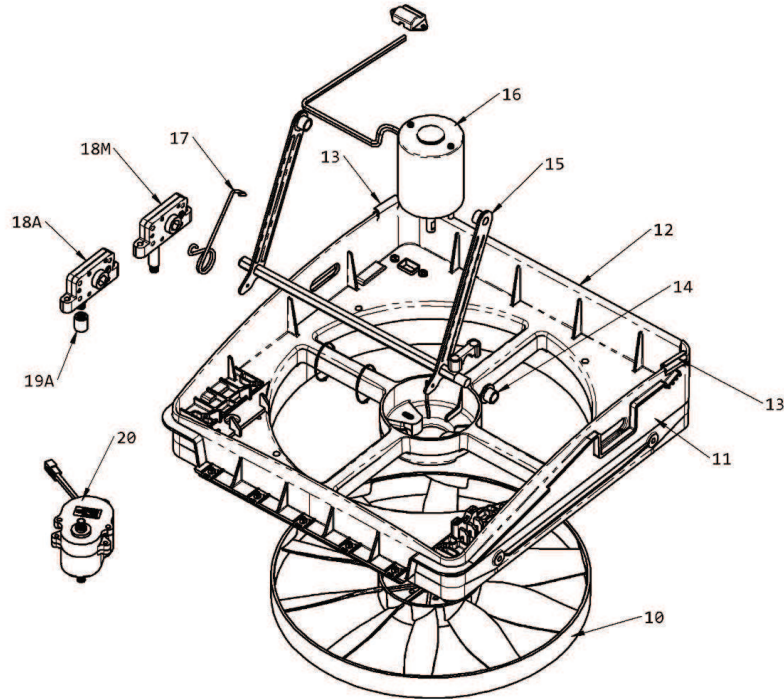

RAIN SHIELD ASSEMBLY

0402407

VENT FRAME ASSEMBLY

See Page 4 for detailed parts breakdown

CONTROL PLATE ASSEMBLY

See Page 3 for detailed parts breakdown

ROOF FLANGE ASSEMBLY

0402408
 0402409

GARNISH RING INTERIOR

White: 0402410
 0402412
 0402414

HANDHELD REMOTE

Intake/Exhaust: 0402401

HARDWARE KIT

0402435 . NOT SHOWN

CONTROL PLATE ASSEMBLY

CODE	USED ON MODELS	PART NUMBER	DESCRIPTION	NO. REQ.
1	All		Control Plate	1
2	All	0402428	Printed Circuit Board	1
3	5100KI, 6200KI		Keypad	1
	7000KI, 7500KI		Keypad	1
4	All		Thermistor	1
5M	5100KI, 6200KI	0402426	Locking Knob Shaft	1
6M	5100KI, 6200KI	0402403	Locking Knob	1
6A	7000KI, 7500KI	0402402	Knob, 3 Wing	1
7M	5100KI, 6200KI	0402427	Locking Knob Screw	1
7A	7000KI, 7500KI	0402419	Knob Screw, 3 Wing	1
8	All	0402402	Finger, Screen	4
9	All	0402406	Round Interior Screen	1

NOTE: M = Manual Opening Models | A = Automatic (Remote) Opening Models

VENT FRAME ASSEMBLY DETAIL

CODE	USED ON MODELS	PART NUMBER	DESCRIPTION	NO. REQ.
10	All	0402418	Fan Blade	1
11	All		Vent Frame*	1
12	7000KI40B,7500KI40TB	0402416	Rubber Seal	1
	All**		Rubber Seal	1
13	All**		Rubber Seal	2
14	All	0402424	Bushing	3
15	All	0402414	Lifter Arm	1
16	All	0402425	Fan Motor	1
17	All		Lid Spring	1
18M	5100KI, 6200KI	0402423	Operator Mechanism, Manual Lift	1
18A	7000KI, 7500KI	0402422	Operator Mechanism, Automatic	1
19A	7000KI, 7500KI	0402421	Lift Motor Coupler	1
20	7000KI, 7500KI	0402420	Lift Motor	1