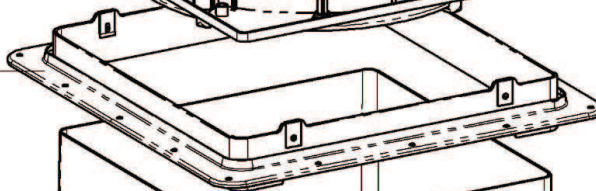

RAIN SHIELD ASSEMBLY

0402407

VENT FRAME ASSEMBLY

See Page 4 for detailed parts breakdown

CONTROL PLATE ASSEMBLY

See Page 3 for detailed parts breakdown

ROOF FLANGE ASSEMBLY

0402408
 0402409

GARNISH RING INTERIOR

White: 0402410
 0402412
 0402414

HANDHELD REMOTE

Intake/Exhaust: 0402401

HARDWARE KIT

0402435 . NOT SHOWN

CONTROL PLATE ASSEMBLY

CODE	USED ON MODELS	PART NUMBER	DESCRIPTION	NO. REQ.
1	All		Control Plate	1
2	All	0402428	Printed Circuit Board	1
3	5100KI, 6200KI		Keypad	1
	7000KI, 7500KI		Keypad	1
4	All		Thermistor	1
5M	5100KI, 6200KI	0402426	Locking Knob Shaft	1
6M	5100KI, 6200KI	0402403	Locking Knob	1
6A	7000KI, 7500KI	0402402	Knob, 3 Wing	1
7M	5100KI, 6200KI	0402427	Locking Knob Screw	1
7A	7000KI, 7500KI	0402419	Knob Screw, 3 Wing	1
8	All	0402402	Finger, Screen	4
9	All	0402406	Round Interior Screen	1